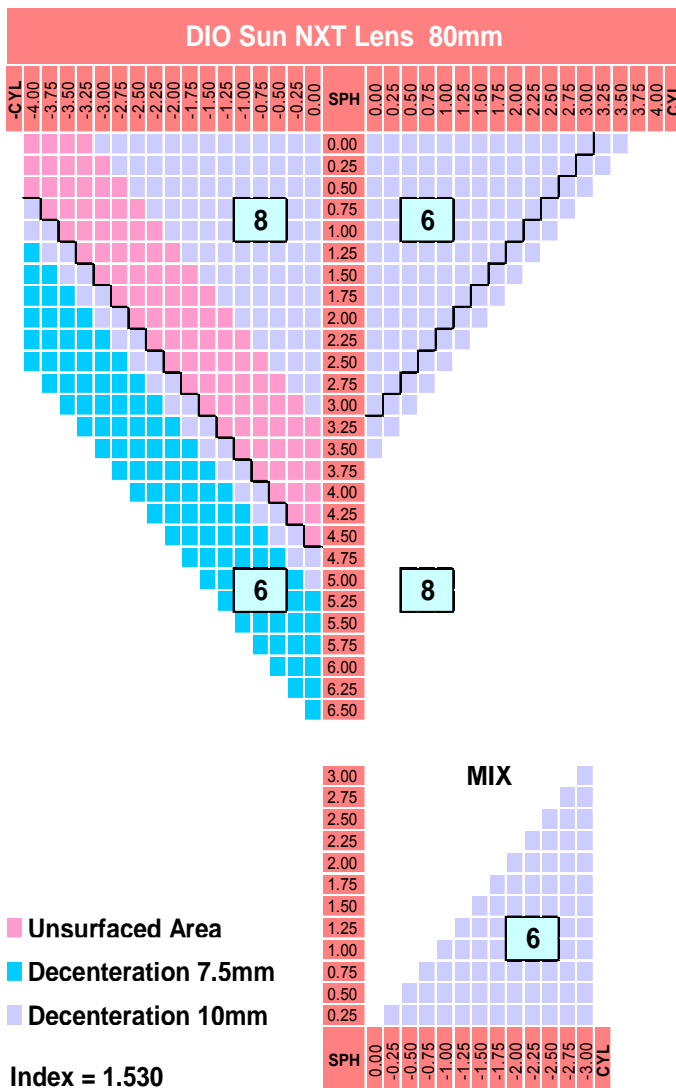

DIO Sun NXT Lens

Specification

Material	NXT Sun	UV cut off (nm)	400
Refractive Index	1.53	Base curve	6/8BC
Gravity	1.11	Max Diameters (mm)	80
Abbe Value	45	Color	Grey/Brown/etc

Lens Features

- Aspherical SV freeform design for high curve
- As-worn prescription optimization with 0.01D
- Light weight & Slim edge with Aesthetic thickness
- Multi AR coating with EMI

Power Chart

Lens Marking Layout

Add-on Features

- Precal
- Remote Edging
- Special thickness
- Rx compensation
- Decentration
- Hi cylinder (4-6)
- Prism ($\leq 4 \Delta$)
- Mirror coating

* When your prescription is over of range, please contact us directly.